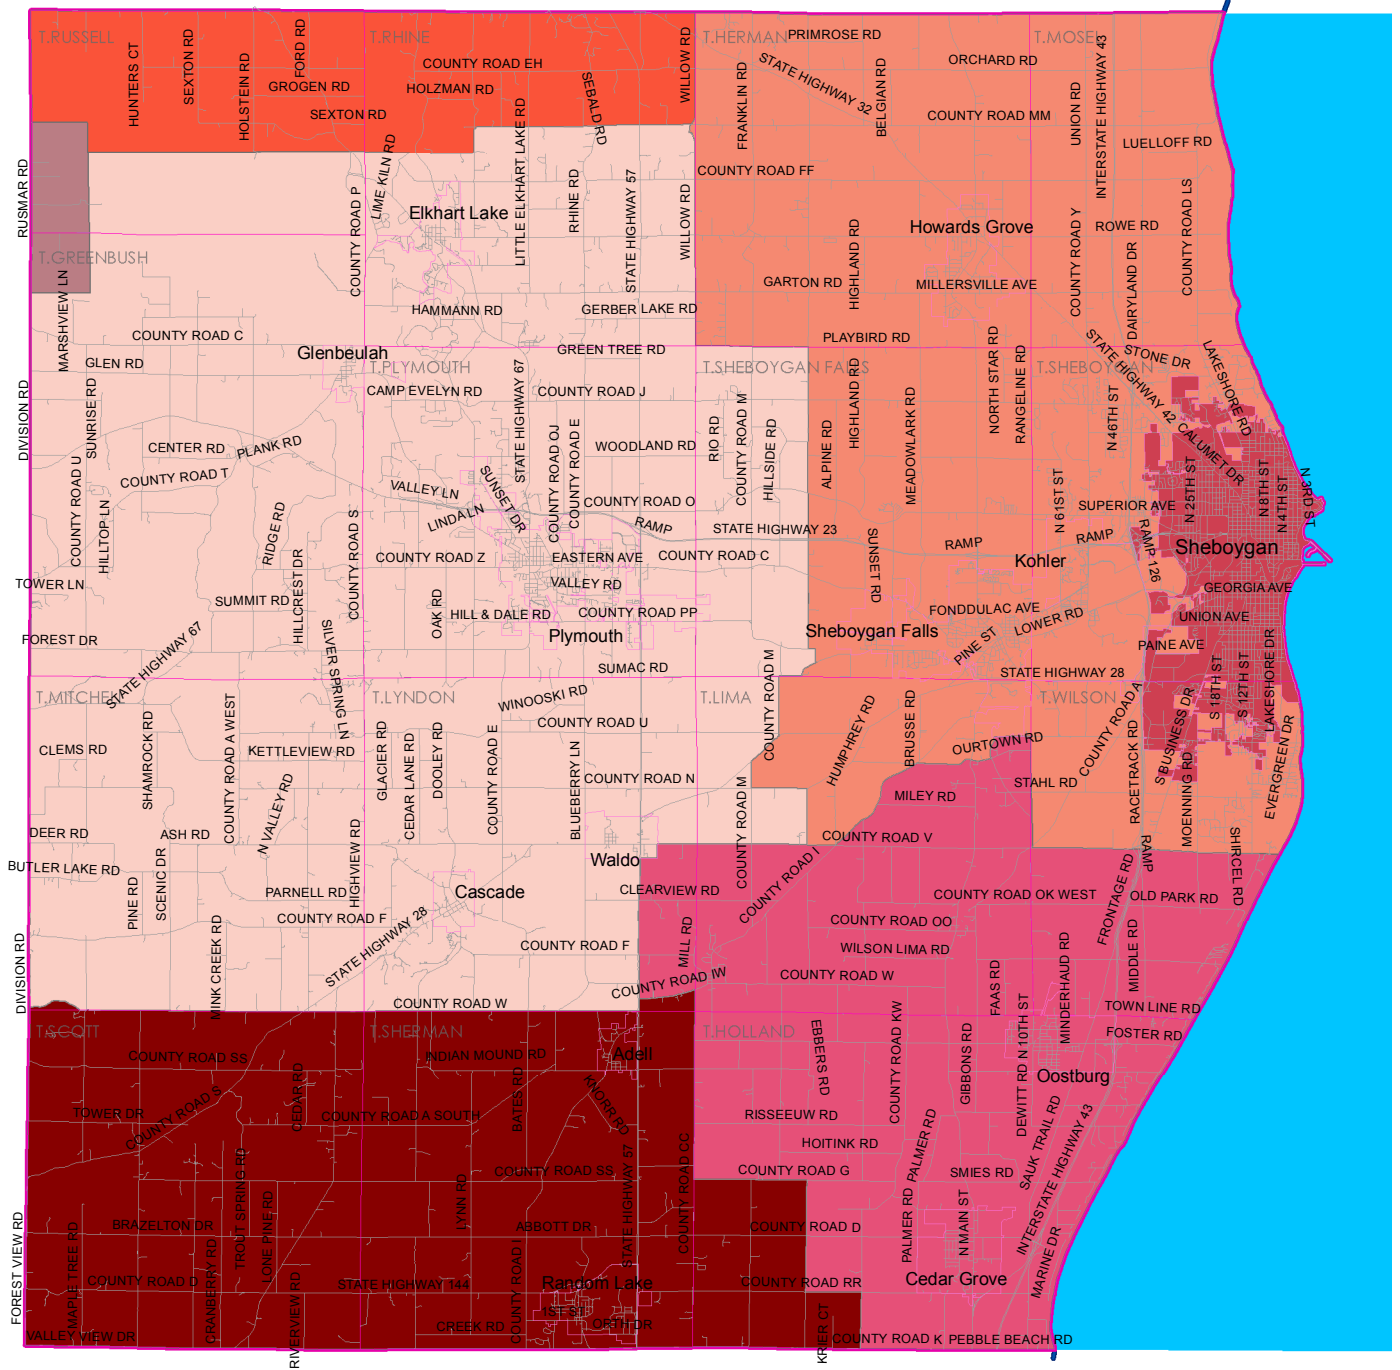

Ambulance Service

Sheboygan County, Wisconsin

Map
6-6

Legend

Ambulance Service

- City of Sheboygan Ambulance
- Orange Cross Ambulance Service
- Random Lake Ambulance Service
- Oostburg Ambulance Service
- Kiel Ambulance Service
- Plymouth Ambulance Service
- Mt. Calvary Ambulance Service

1 inch equals 3.5 miles

Source: Sheboygan County Planning, 2008