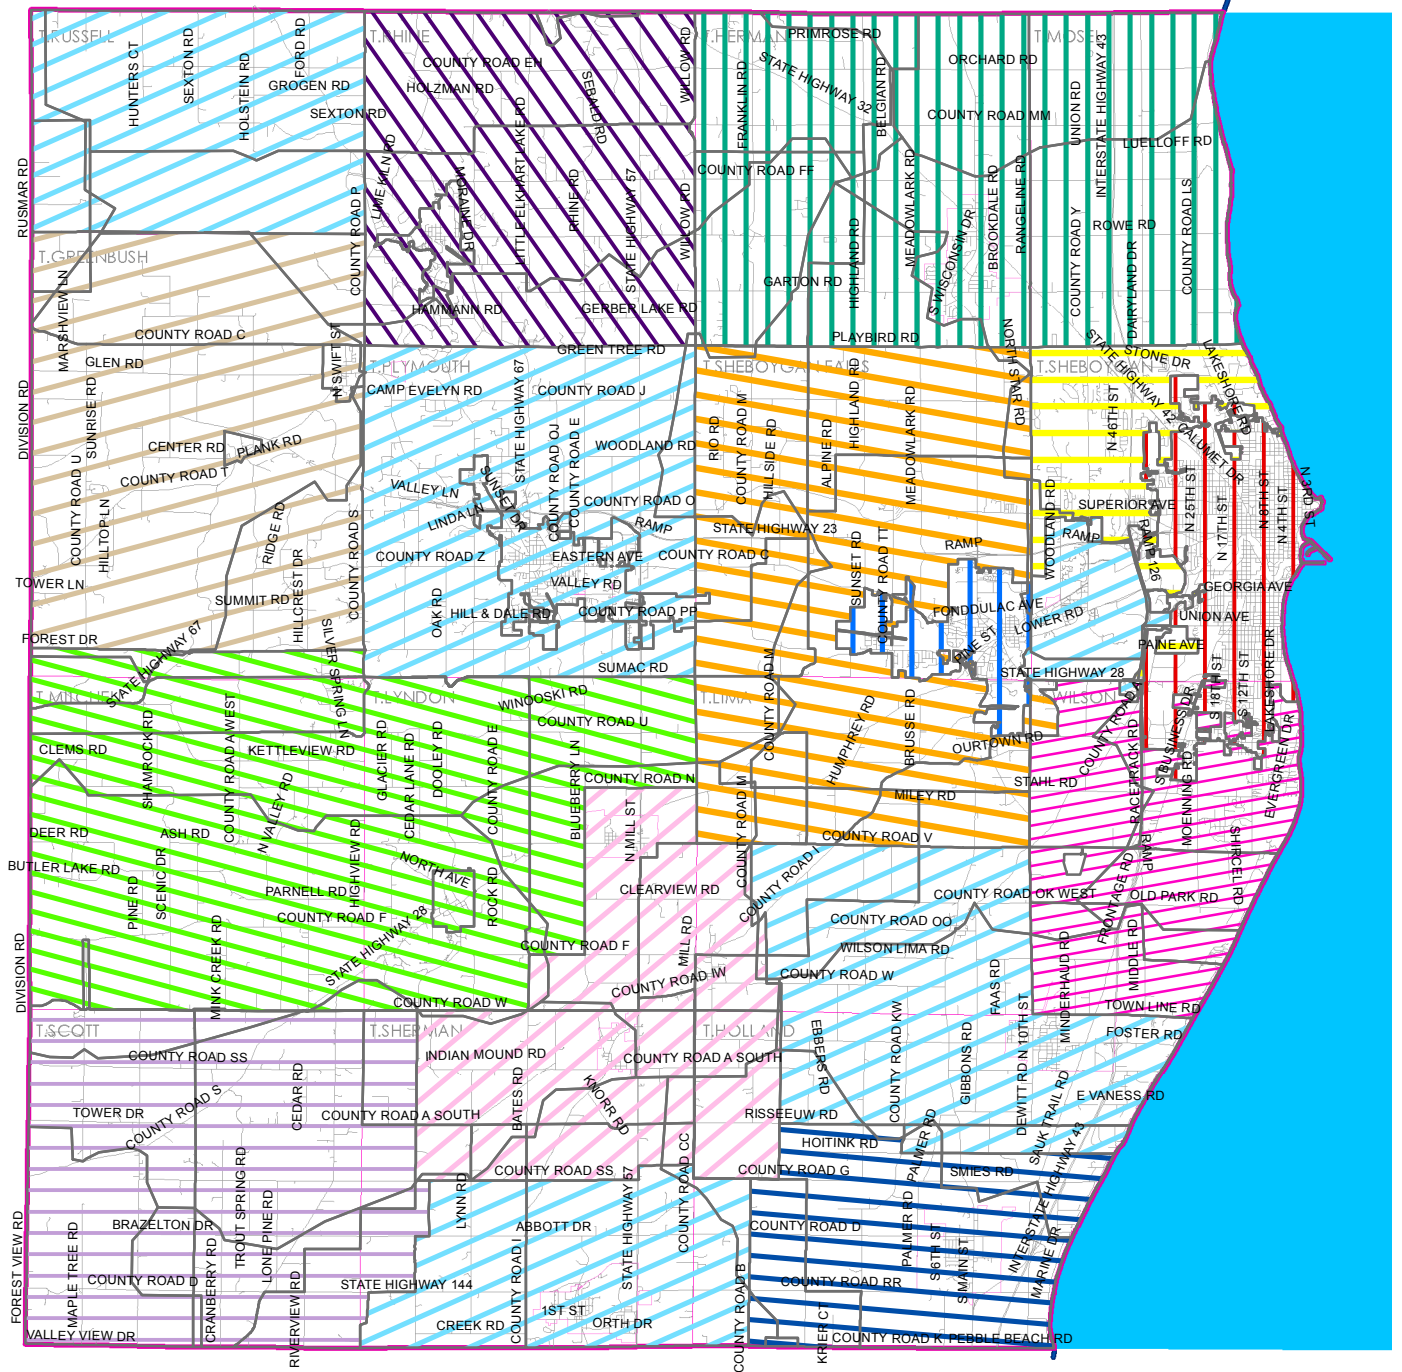

First Responder Units

Sheboygan County, Wisconsin

Map
6-7

Legend

First Responder Units

- No First Responders
- Adell First Responders
- Batavia First Responders
- Cascade First Responders
- Cedar Grove First Responders
- C. of Sheb. Falls First Responders
- City of Sheboygan Ambulance
- Elkhart Lake First Responders
- Glenbeulah First Responders
- Howards Grove First Responders
- T. of Sheb. Falls First Responders
- T. of Sheboygan First Responders
- Wilson First Responders

0 0.45 0.9 1.8 2.7
Miles

1 inch equals 3.5 miles

Source: Sheboygan
County Planning, 2008