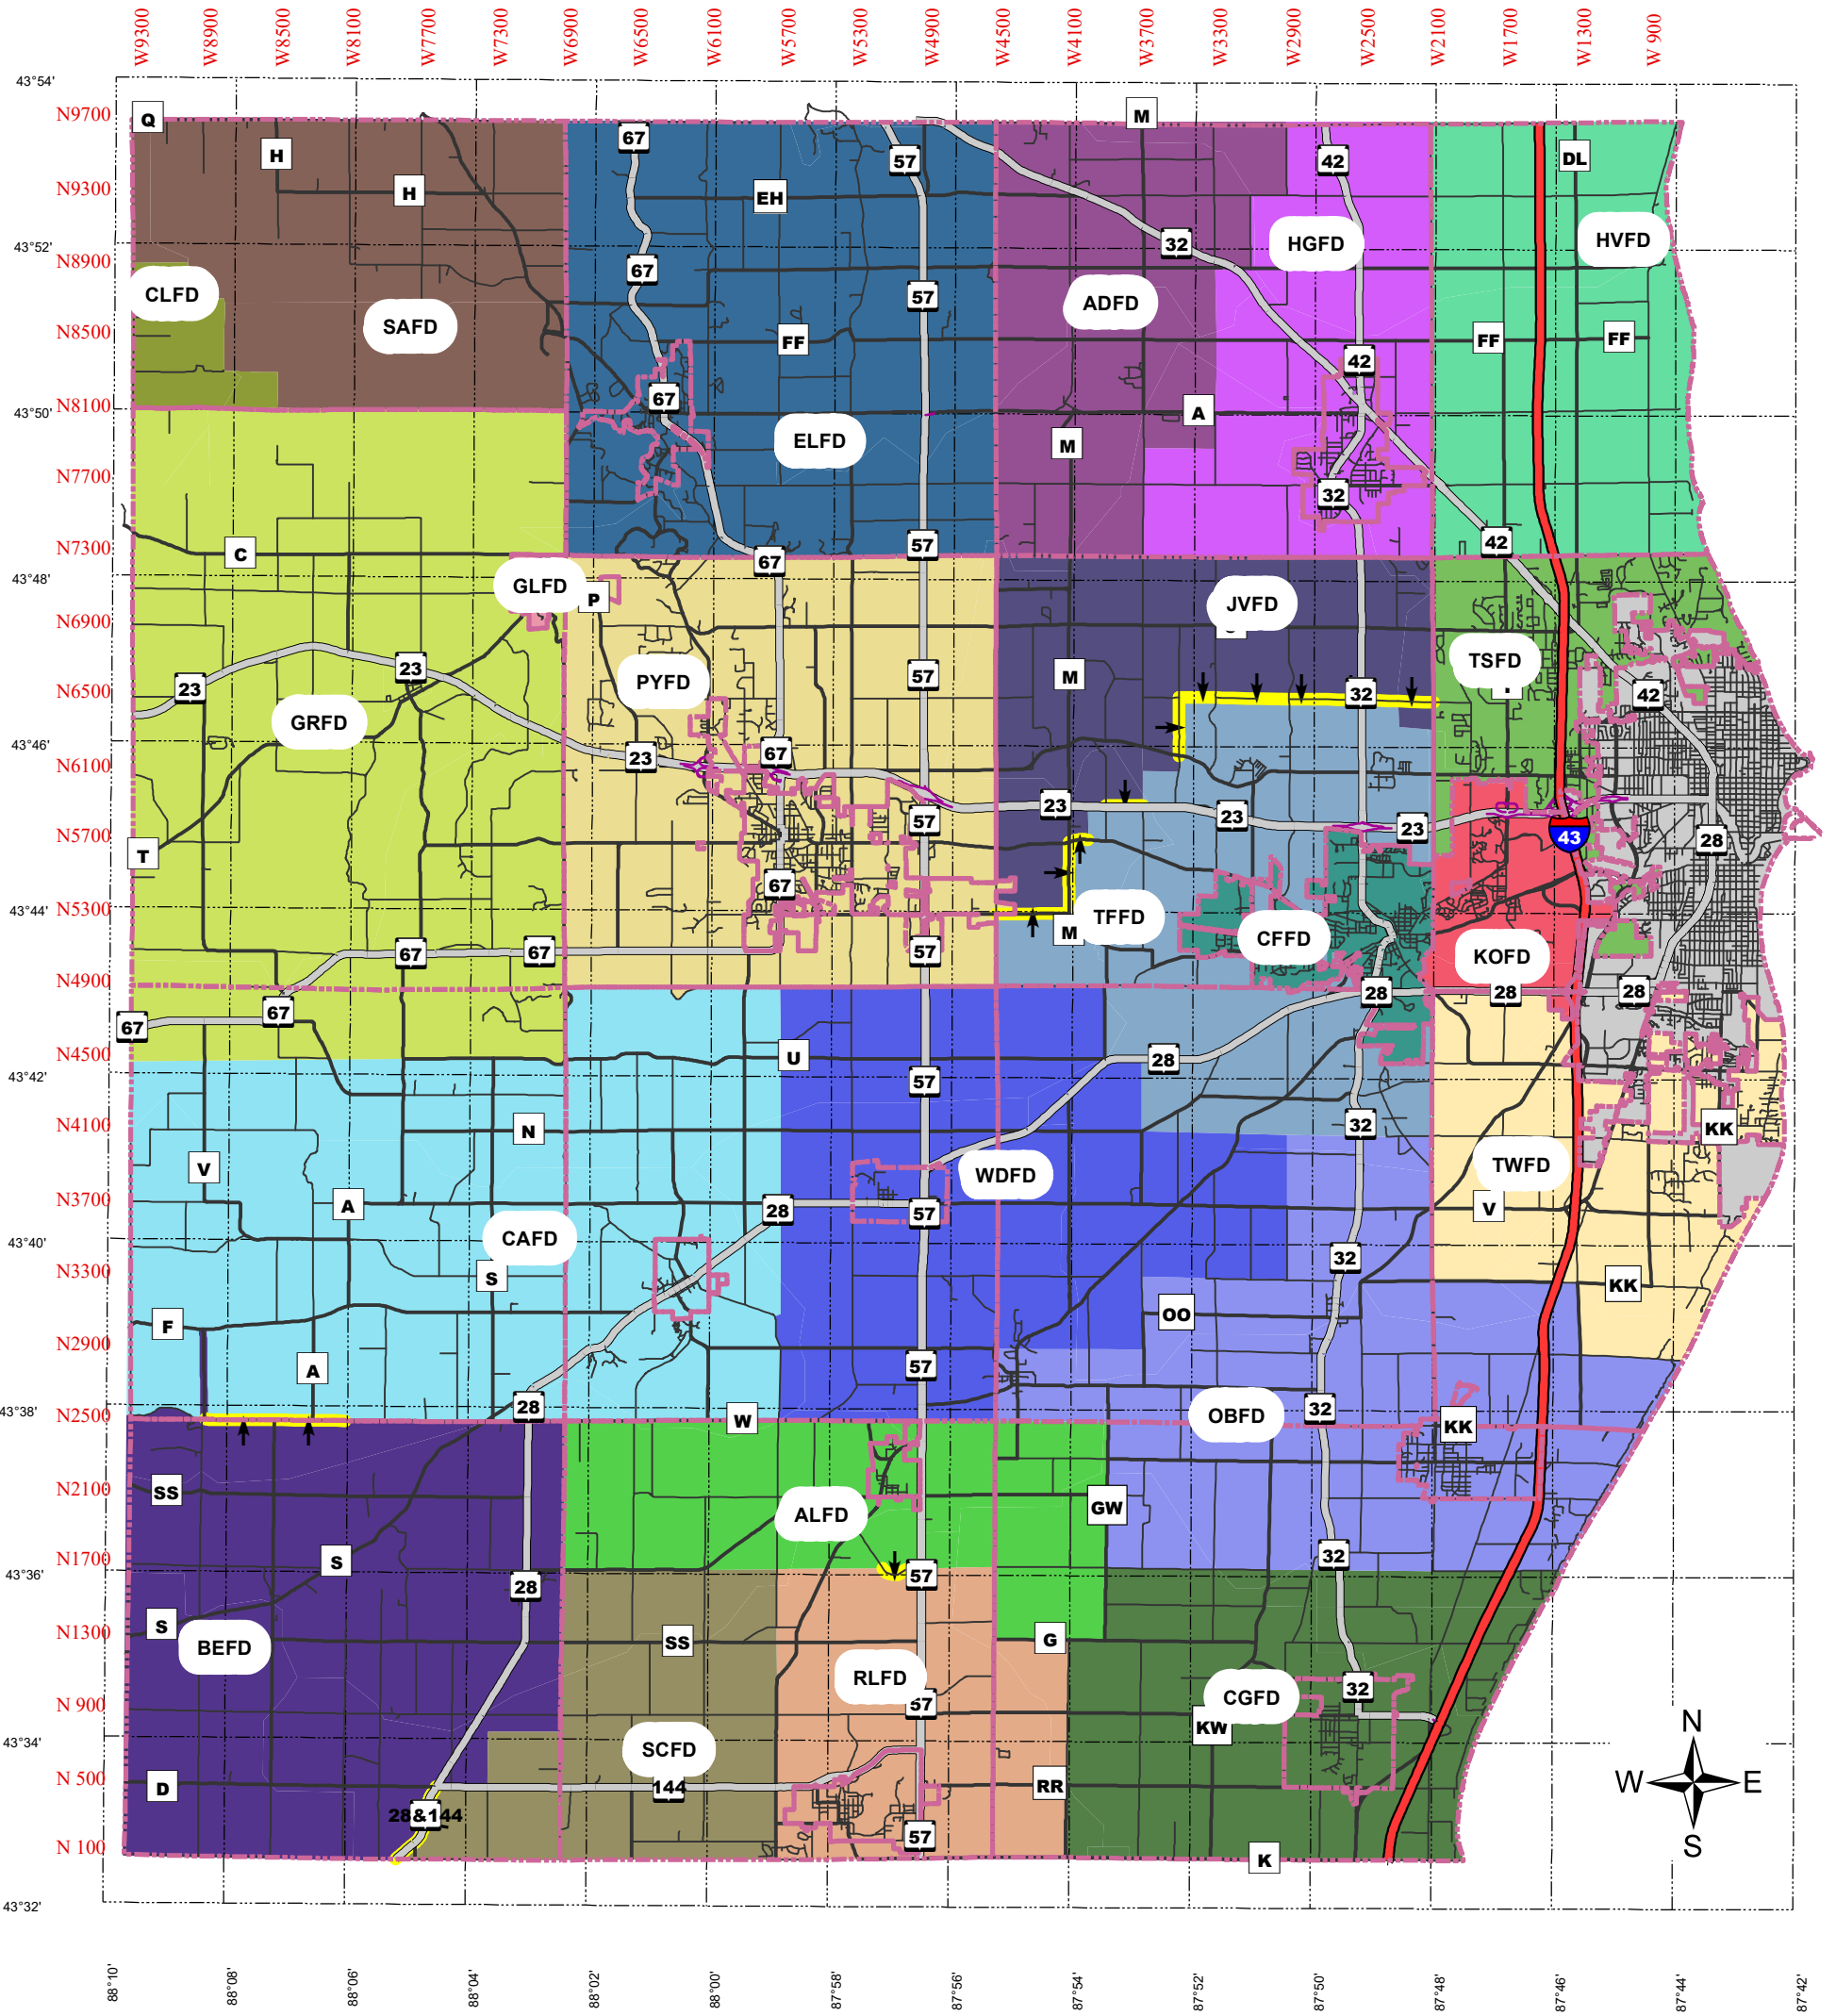

# SHEBOYGAN COUNTY FIRE DEPARTMENT TERRITORIES