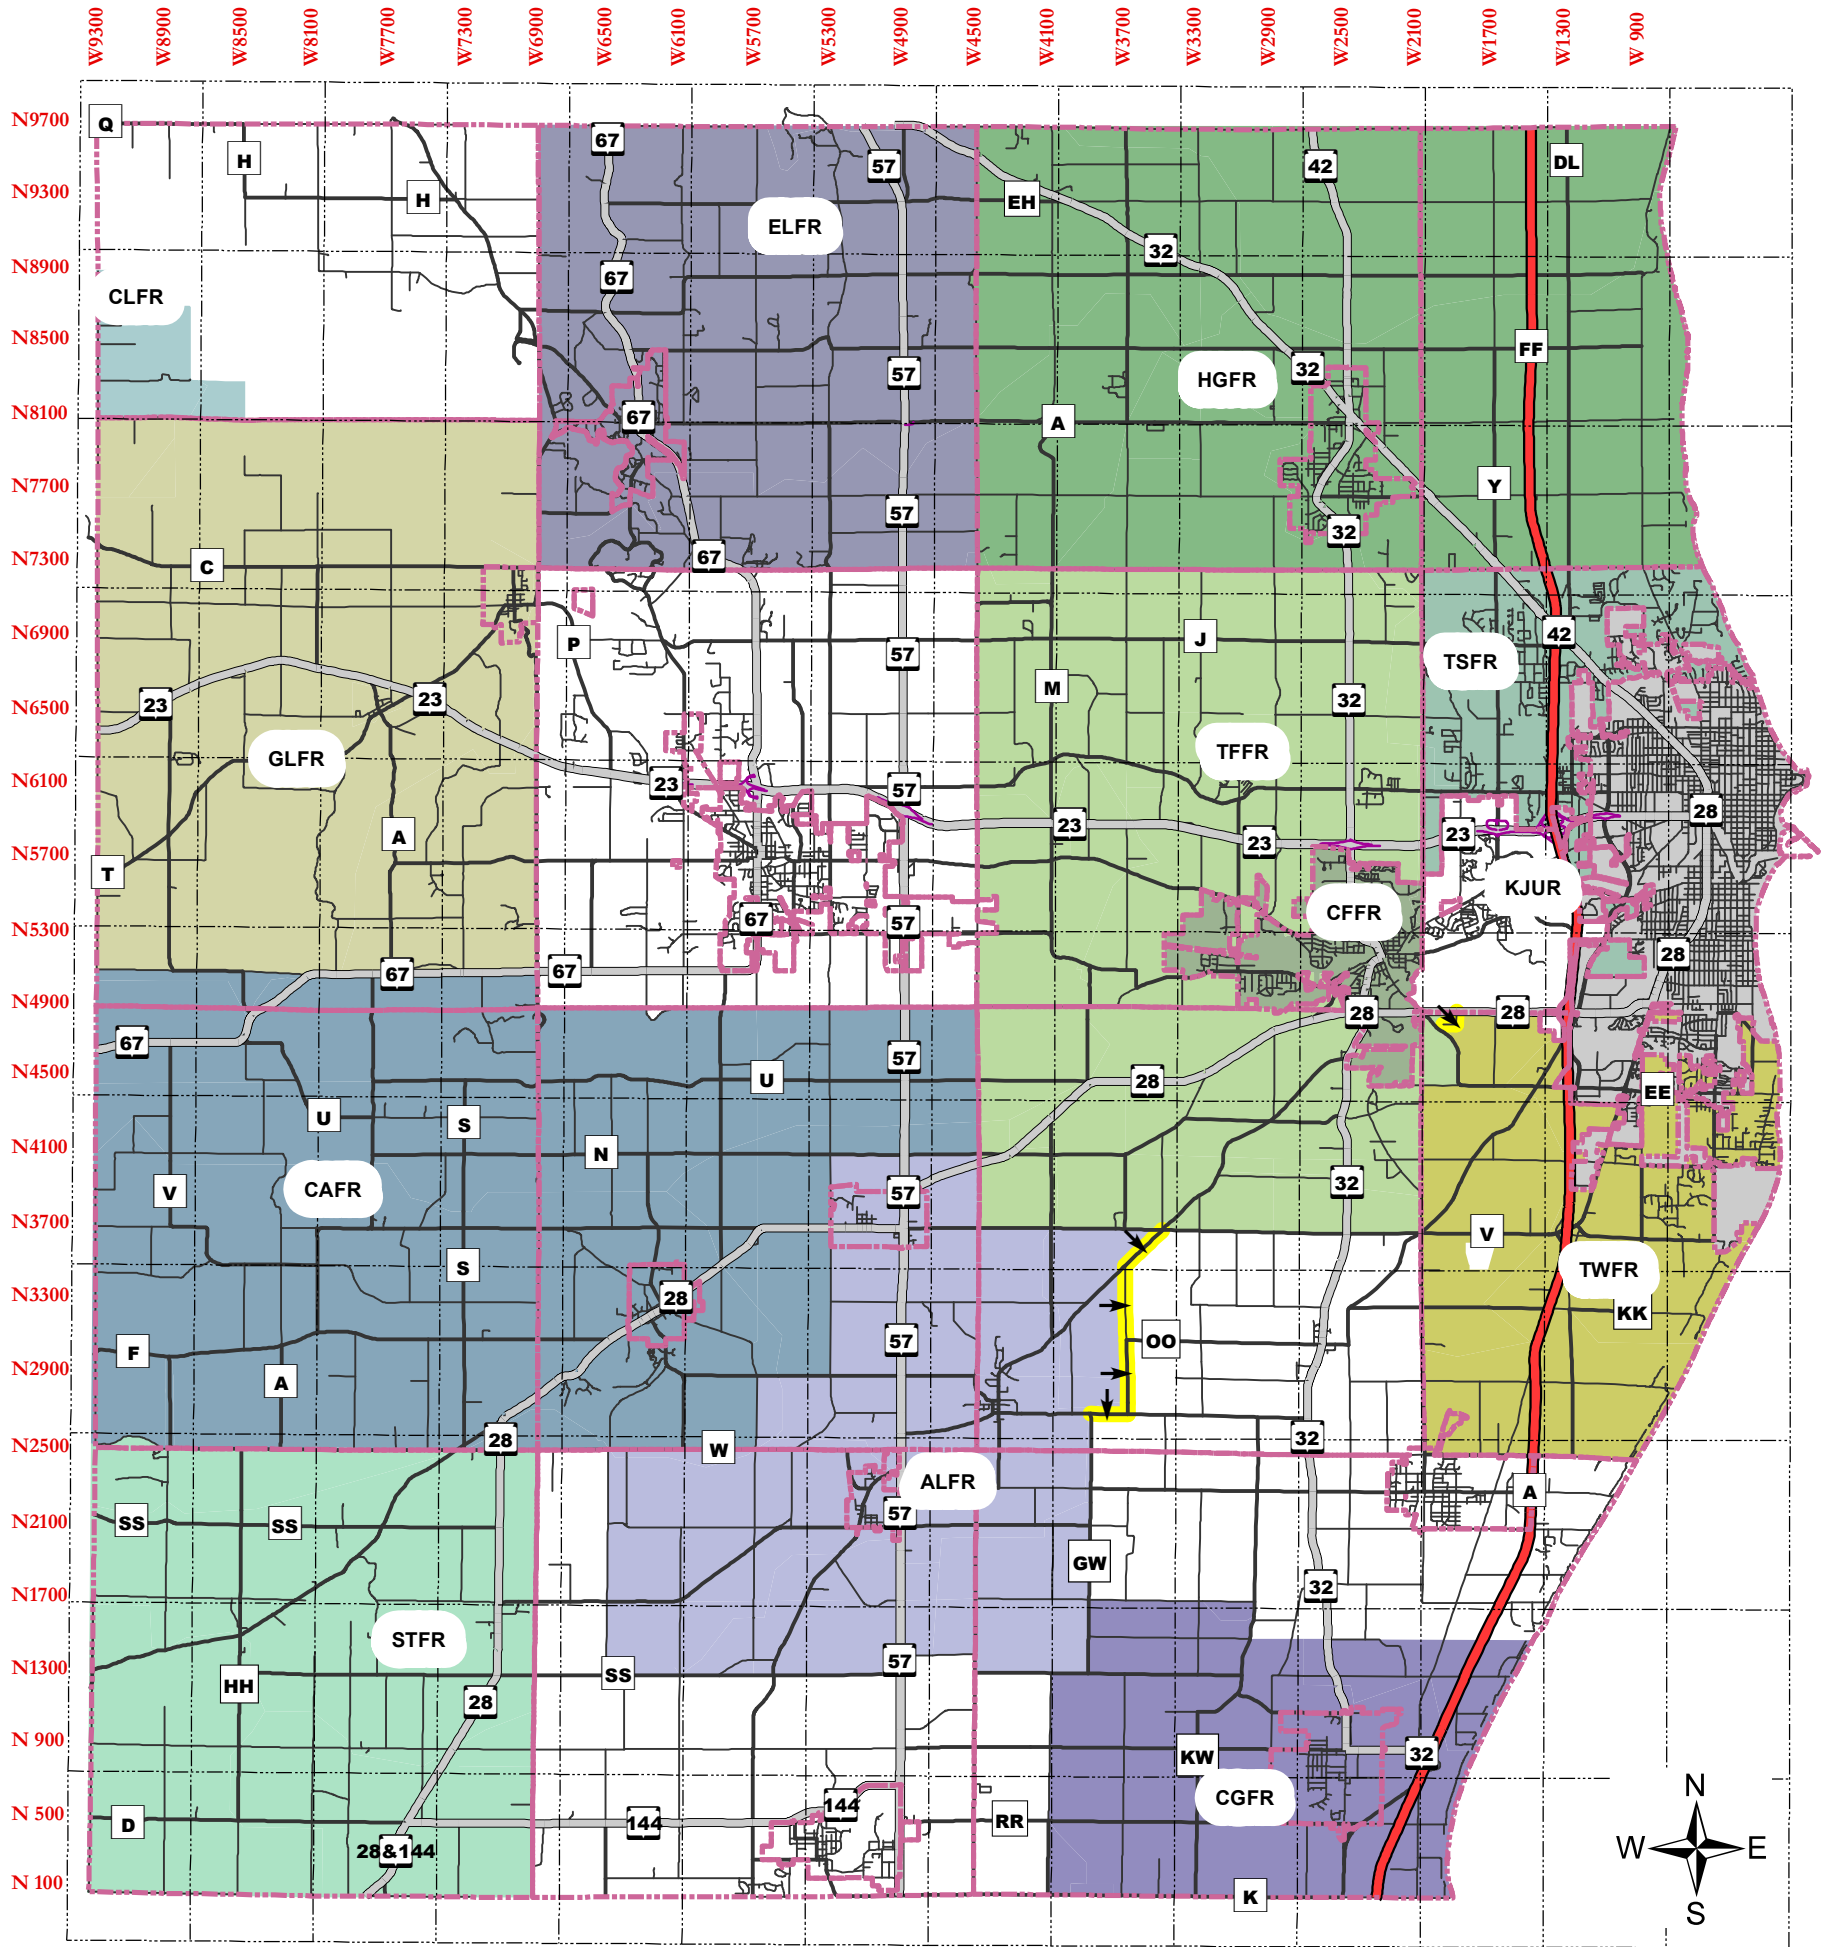

SHEBOYGAN COUNTY FIRST RESPONDER TERRITORIES

Legend

- | | | |
|---|---|---|
| ALFR - 811 - Adell First Responders | CLFR - 822 - St Cloud First Responders | STFR - Town of Scott First Responders |
| CAFR - 813 - Cascade First Responders | ELFR - 816 - Elkhart Lake First Responders | TFFR - 815 - Town of Sheboygan Falls First Responders |
| CFFR - 814 - City of Sheboygan Falls First Responders | GLFR - 810 - Glenbeulah First Responders | TSFR - 817 - Town of Sheboygan First Responders |
| CGFR - 801 - Cedar Grove First Responders | HGFR - 807 - Howards Grove First Responders | TWFR - 820 - Town of Wilson First Responders |
| | | No First Responders |
| | Both Sides of Road | |